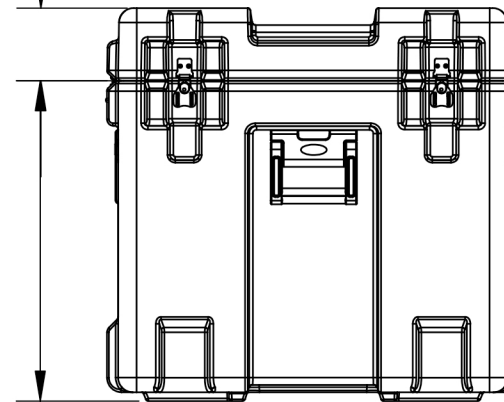

4.92"  
(3.59")

21.69"  
(20.59")

3R2424-24

NOTE: DIMENSIONS IN (X.XX) ARE ID

434 West Levers Place  
Orange, CA 92867  
Phone: (714) 637-1252  
Fax: (714) 637-0491  
<http://www.skbcases.com>

This drawing and all information details are the sole property of SKB Corporation, Orange CA. Any unauthorized use will be punished to the full extent of the law.

Case Series:	Mil-Standard	Dimensions (for reference only)			
		Length	Width	Overall	Base / Lid
Case part#	3R2424-24				
		left to right	front to back	height	height
Weight:	34.4 LBS EMPTY	27.87"	27.87"	26.61"	21.69"-4.92"
		Interior	24.17"	24.17"	24.18"
		Exterior	27.87"	27.87"	26.61"